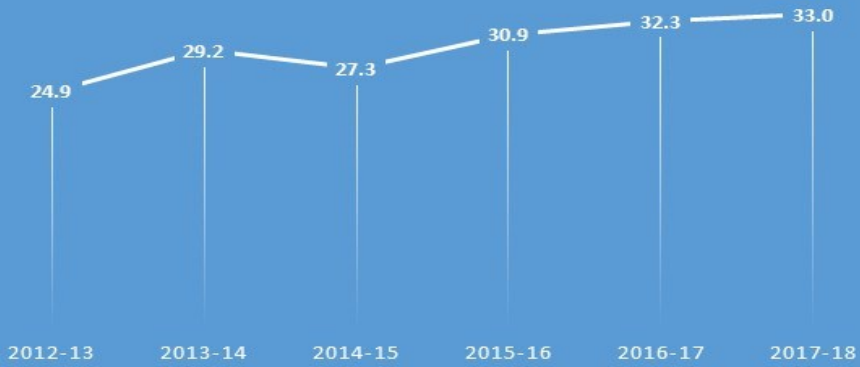

Snapshot of Success

Superintendent: Dr. Monica Smith-Woofter, Ed.D

DISTRICT GRADE LEVEL PROFICIENCY INCREASING PERFORMANCE COMPOSITE SCORE

District Teacher Turnover Rate

District Graduation Rates

DISTRICT DROPOUT RATES GRADES 7-13