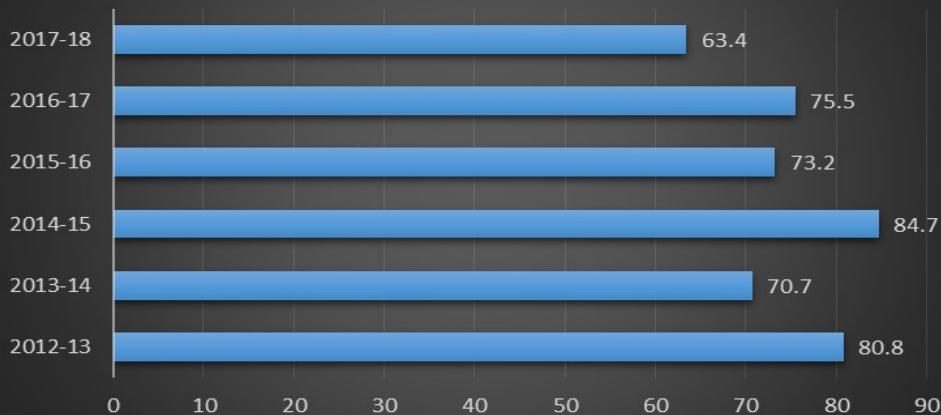

Snapshot of Success

Superintendent: Dr. Monica Smith-Woofter, Ed.D

DISTRICT GRADE LEVEL PROFICIENCY INCREASING PERFORMANCE COMPOSITE SCORE

District Teacher Turnover Rate

District Graduation Rates

DISTRICT DROPOUT RATES GRADES 7-13