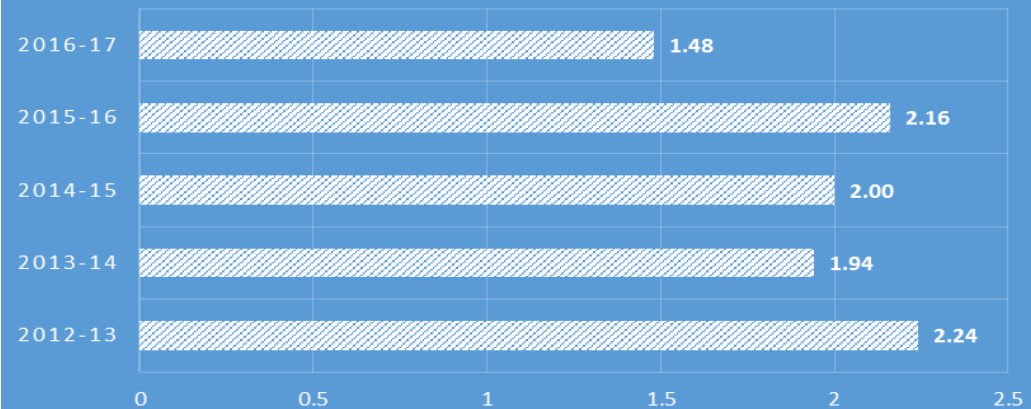

Snapshot of Success

Superintendent: Dr. Monica Smith-Woofter, Ed.D

DISTRICT GRADE LEVEL PROFICIENCY INCREASING PERFORMANCE COMPOSITE SCORE

District Teacher Turnover Rate

District Graduation Rates

DISTRICT DROPOUT RATES GRADES 7-13